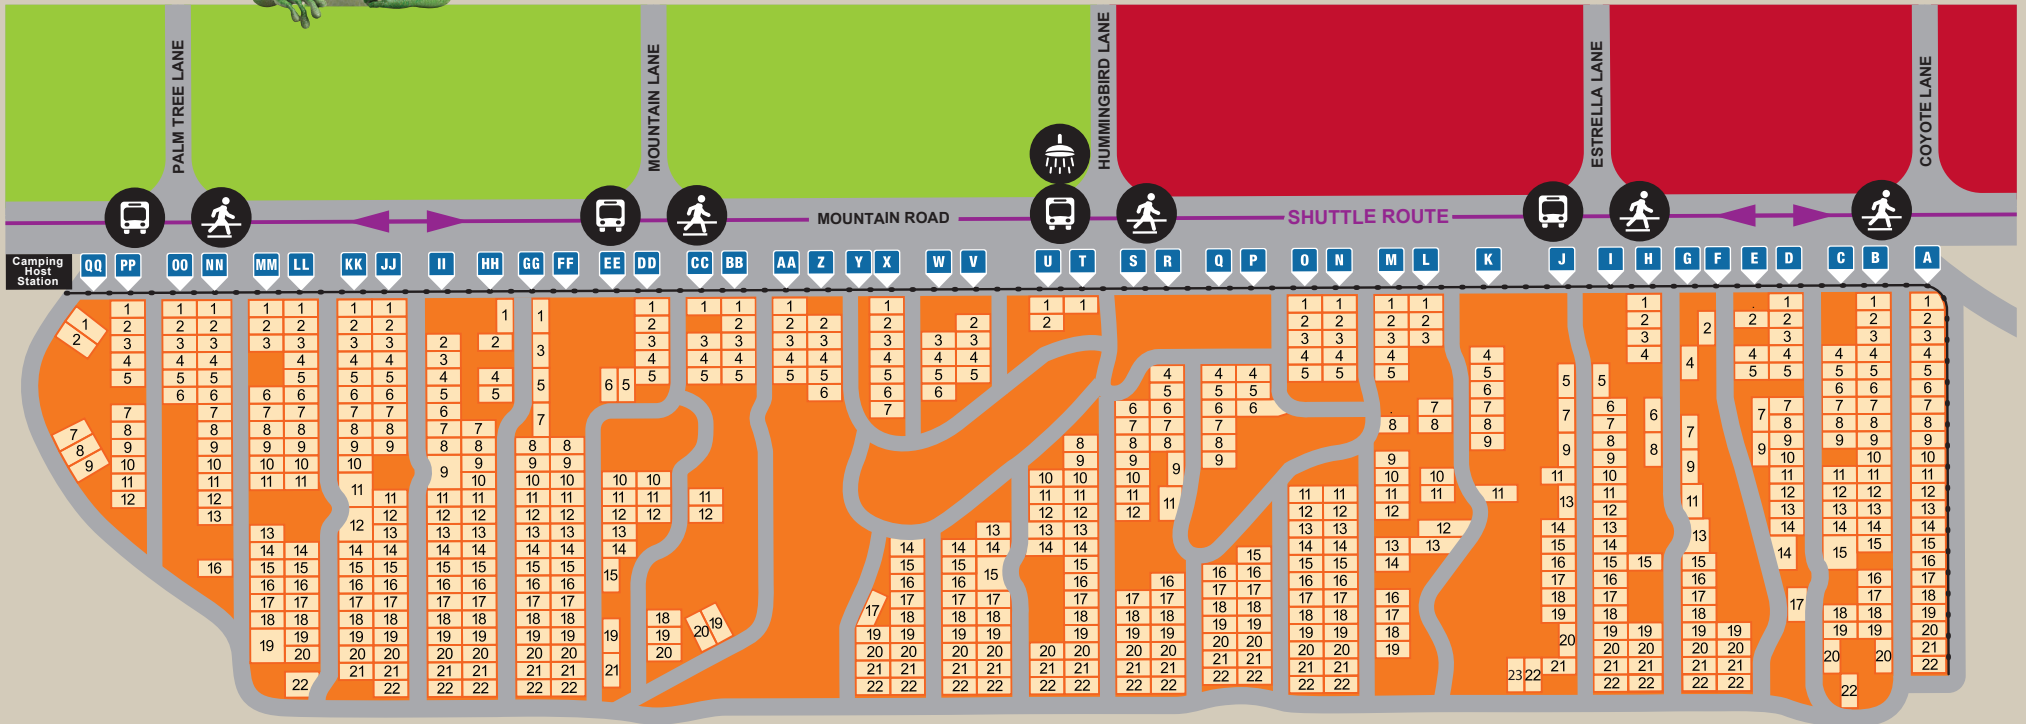

GEICO Gecko Dunes South

KEY

- Crosswalk
- Shuttle Stop
- Showers