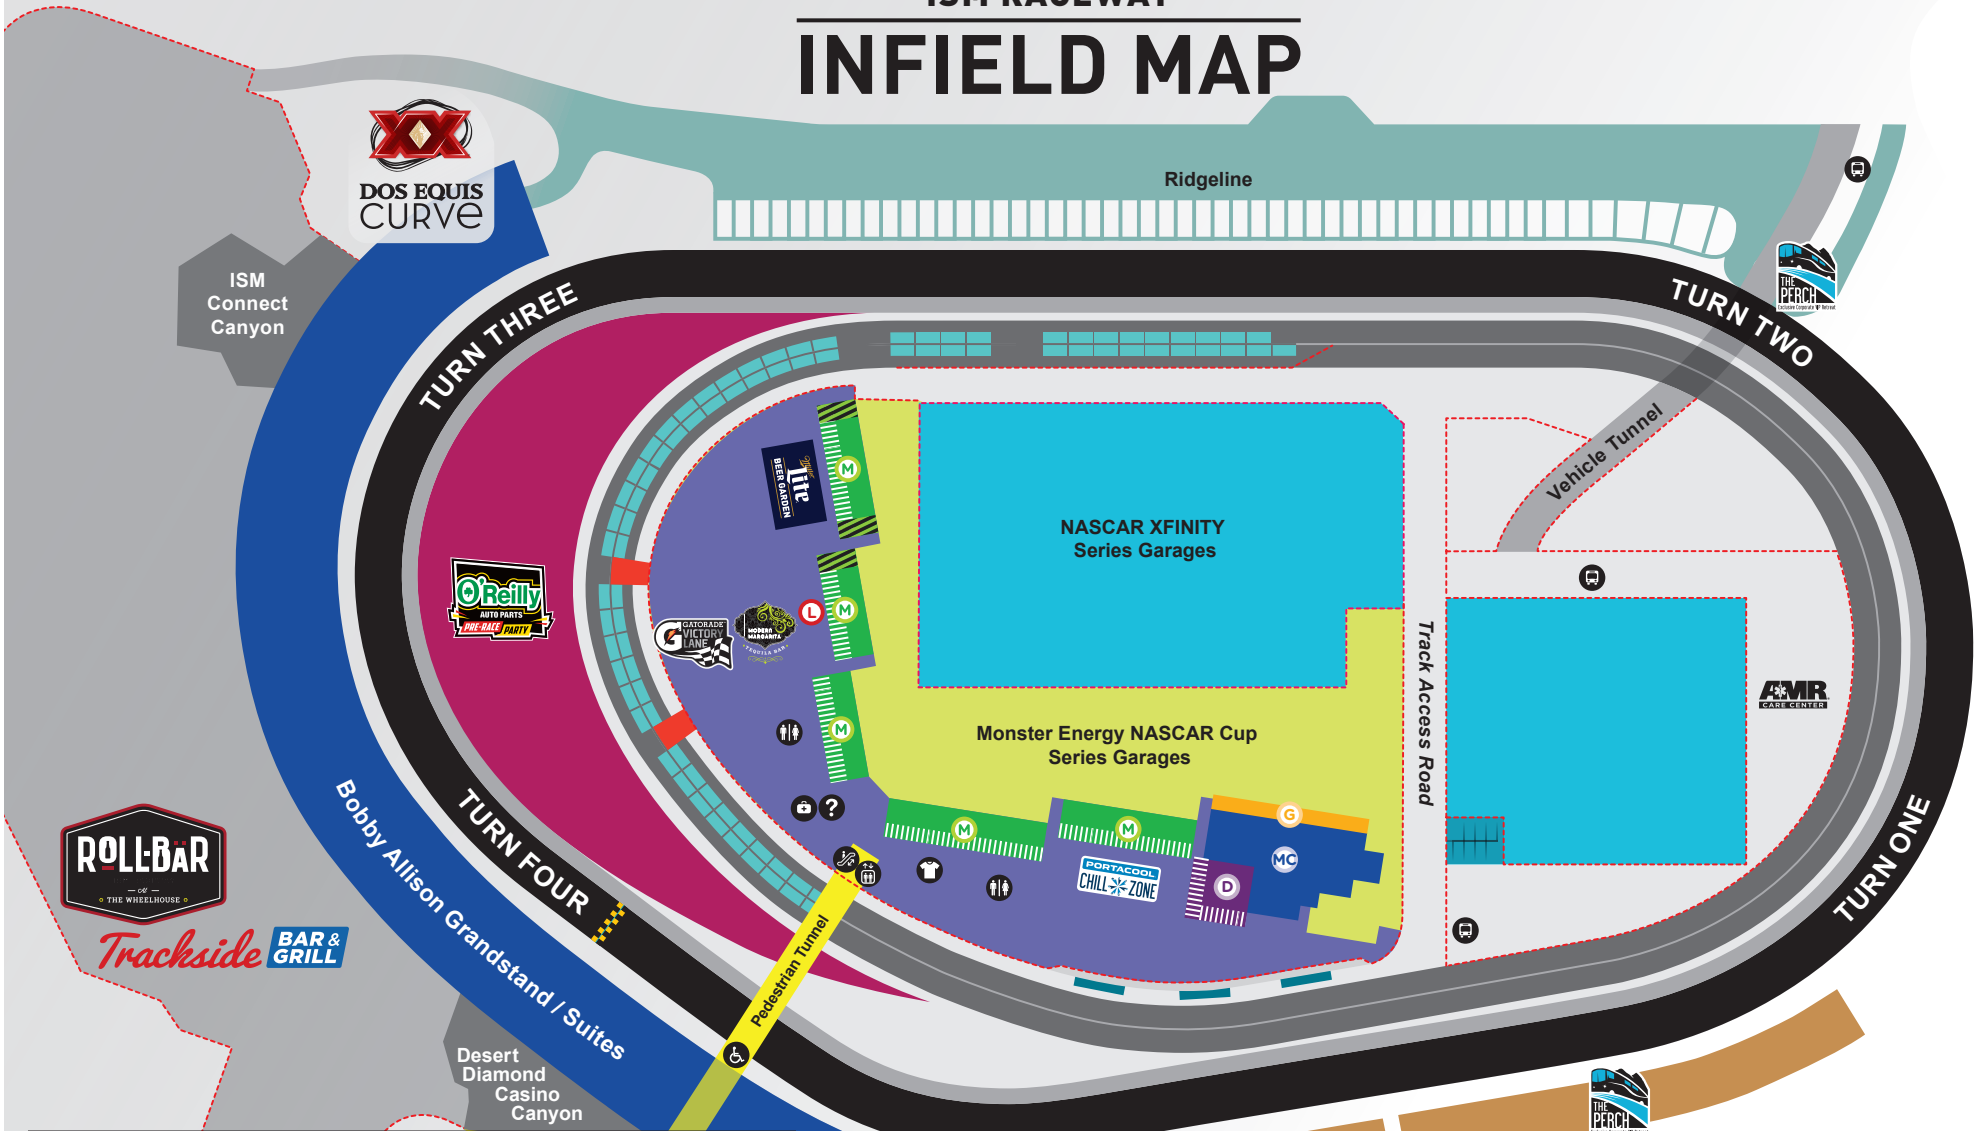

ISM RACEWAY INFIELD MAP

ISM Connect Canyon

Ridgeline

TURN THREE

TURN TWO

Vehicle Tunnel

NASCAR XFINITY Series Garages

Monster Energy NASCAR Cup Series Garages

Track Access Road

Bobby Allison Grandstand / Suites

Desert Diamond Casino Canyon

TURN ONE

Trackside BAR & GRILL

RV Vista

KEY

- | | | | |
|--|---|--------------------|------------------|
| Monster Energy NASCAR Cup Series Garages | Monster Energy Garage Suites | Inspection Station | Accessible Route |
| Driver Meeting Room | Monster Energy Fan Access | Pits | Escalator Access |
| Leaderboard & ISM Vision Board | Driver Meeting Room & Walk Viewing Area | First Aid | Elevator Access |
| Media Center | The Infield Access Zones | Restrooms | Shuttle Stop |
| Garage Offices | Pre-Race Ceremonies Access | Souvenirs | Guest Services |

ISM RACEWAY
PHOENIX, ARIZONA