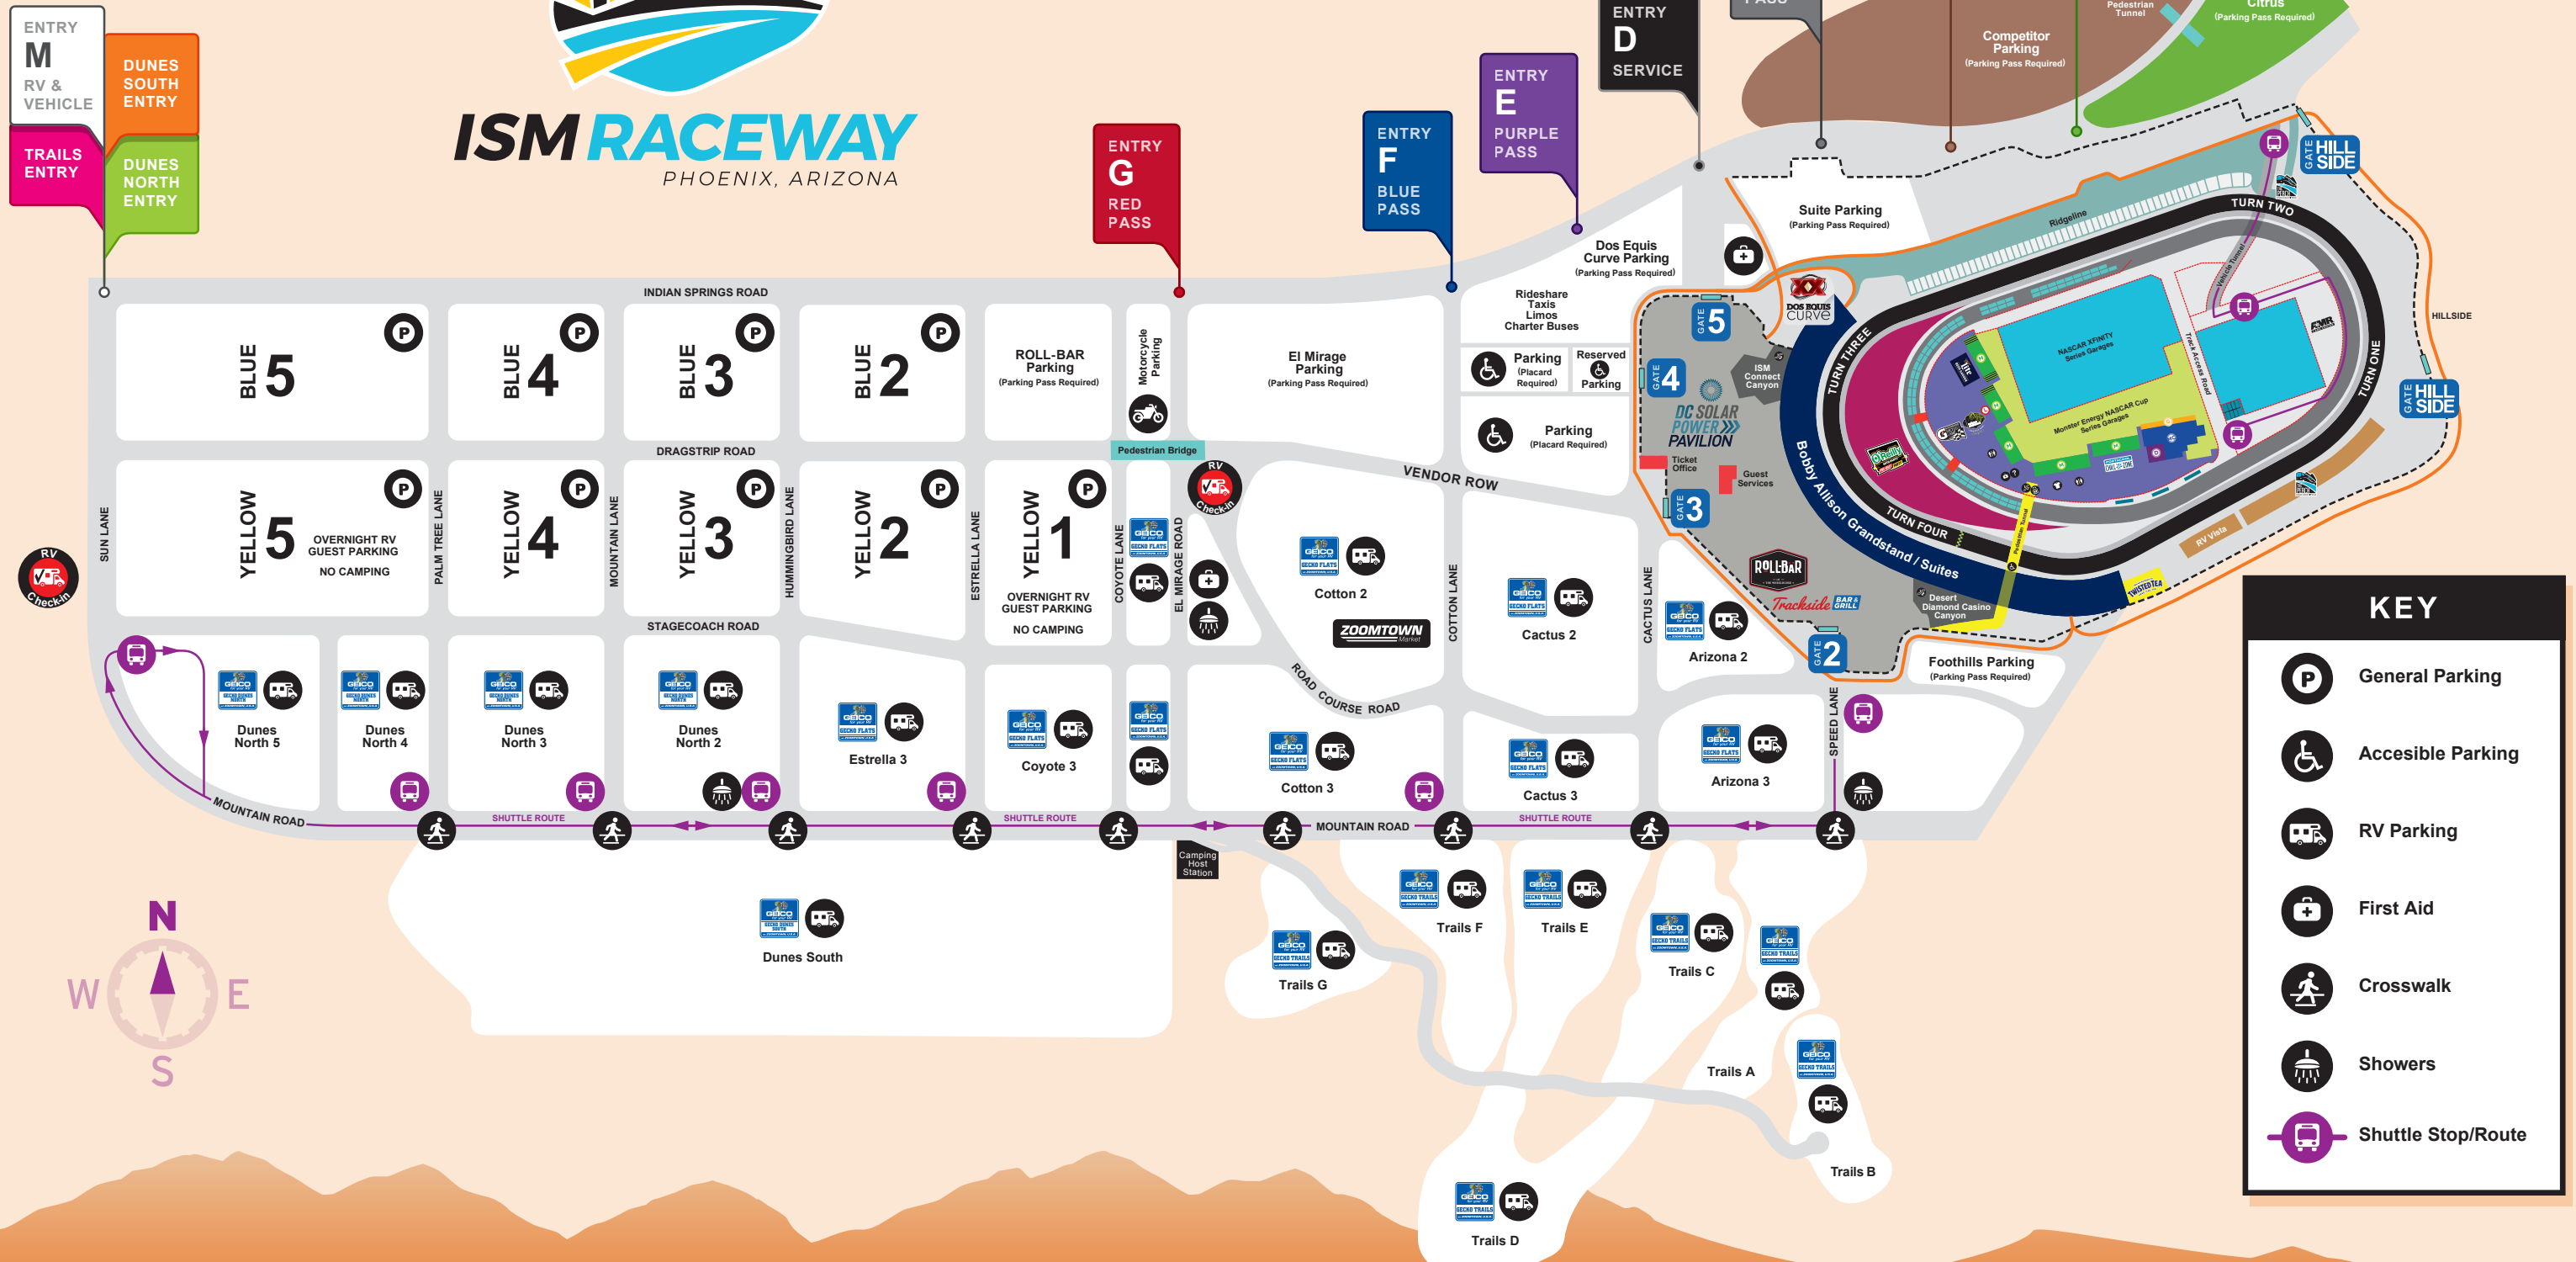

# Official Map of ZOOMTOWN, U.S.A.<sup>®</sup> Shuttle Route Map

**ISM RACEWAY**  
PHOENIX, ARIZONA

KEY	
	General Parking
	Accessible Parking
	RV Parking
	First Aid
	Crosswalk
	Showers
	Shuttle Stop/Route