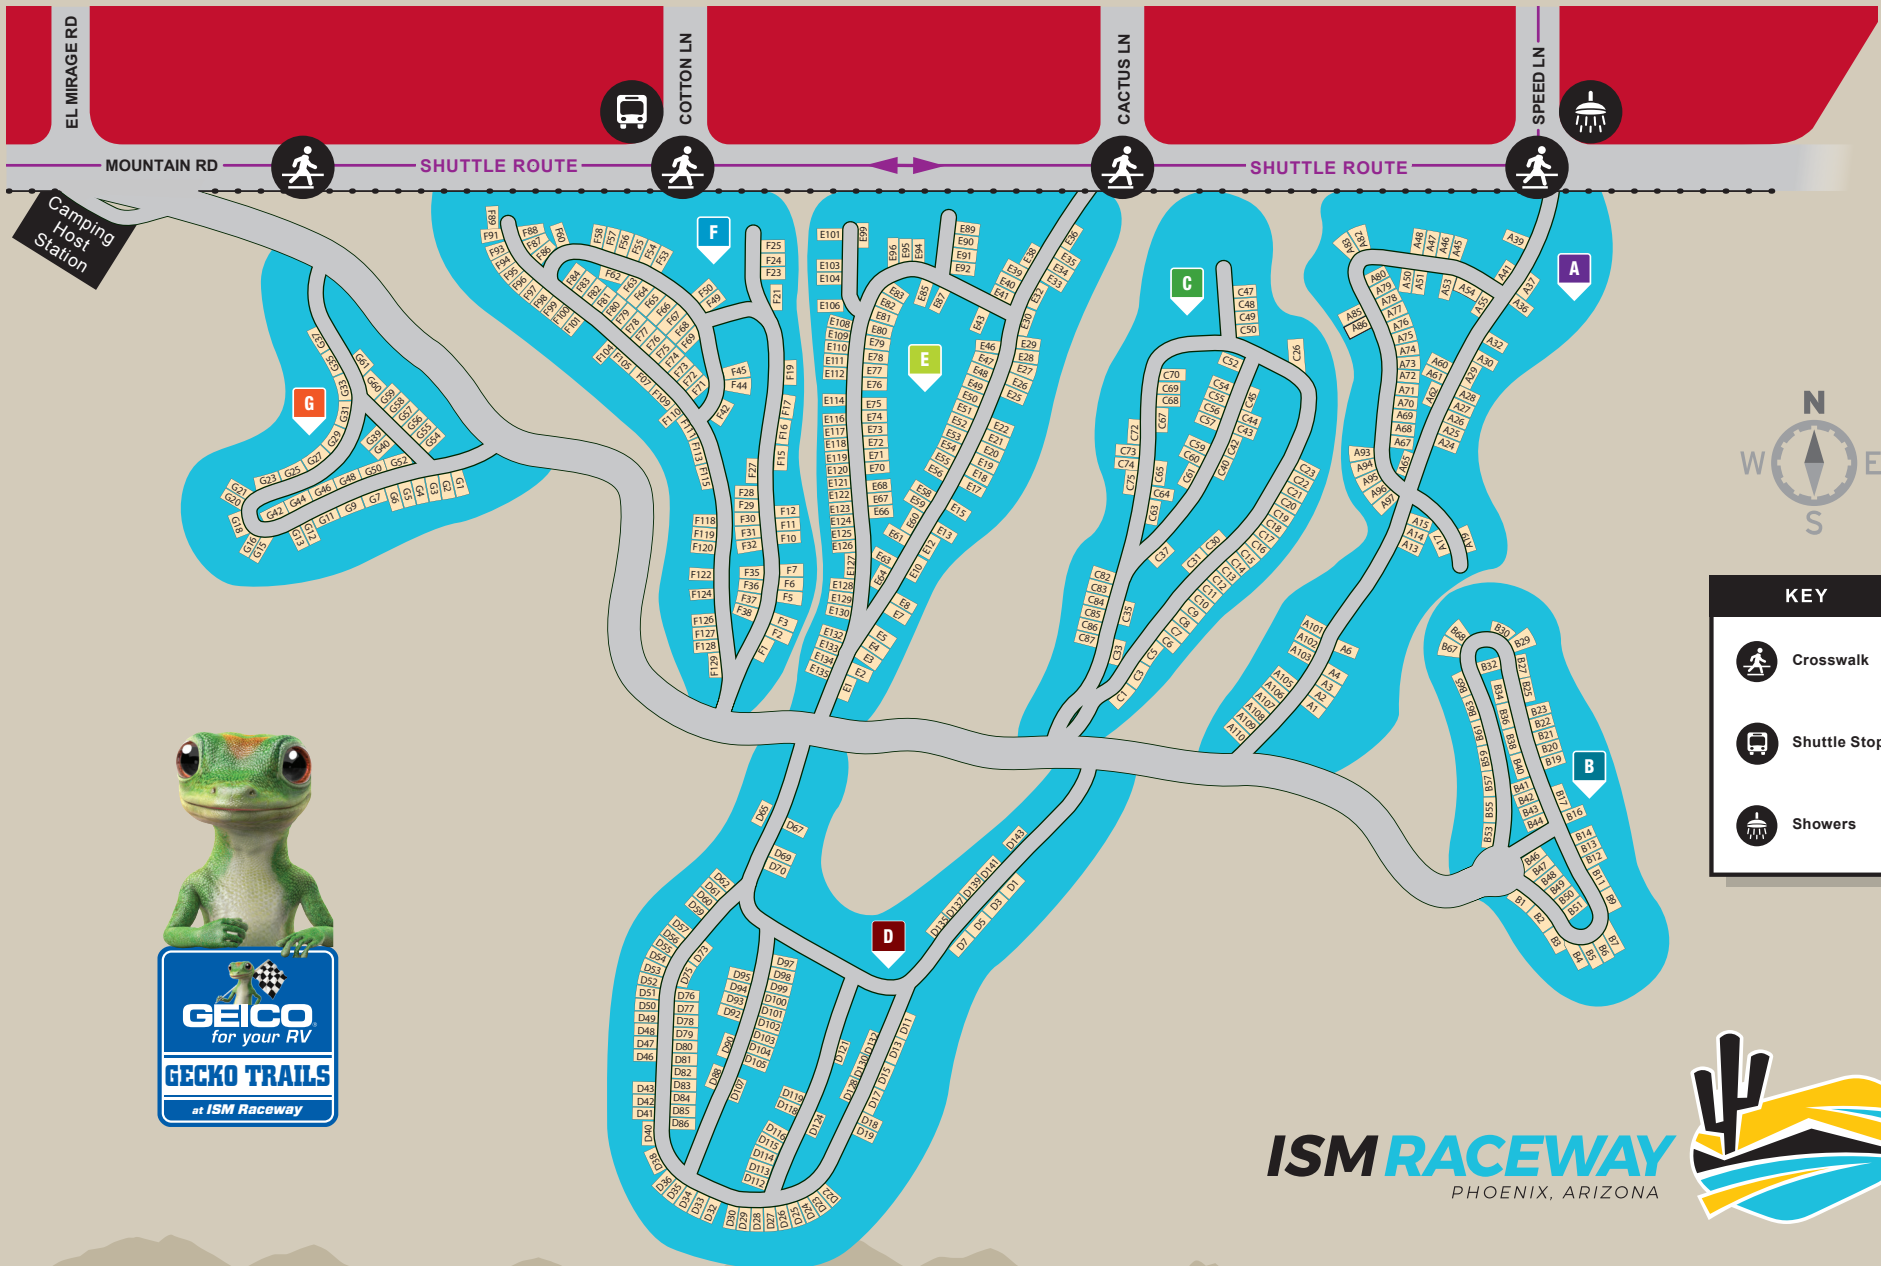

GEICO Gecko Trails

ISM RACEWAY
PHOENIX, ARIZONA