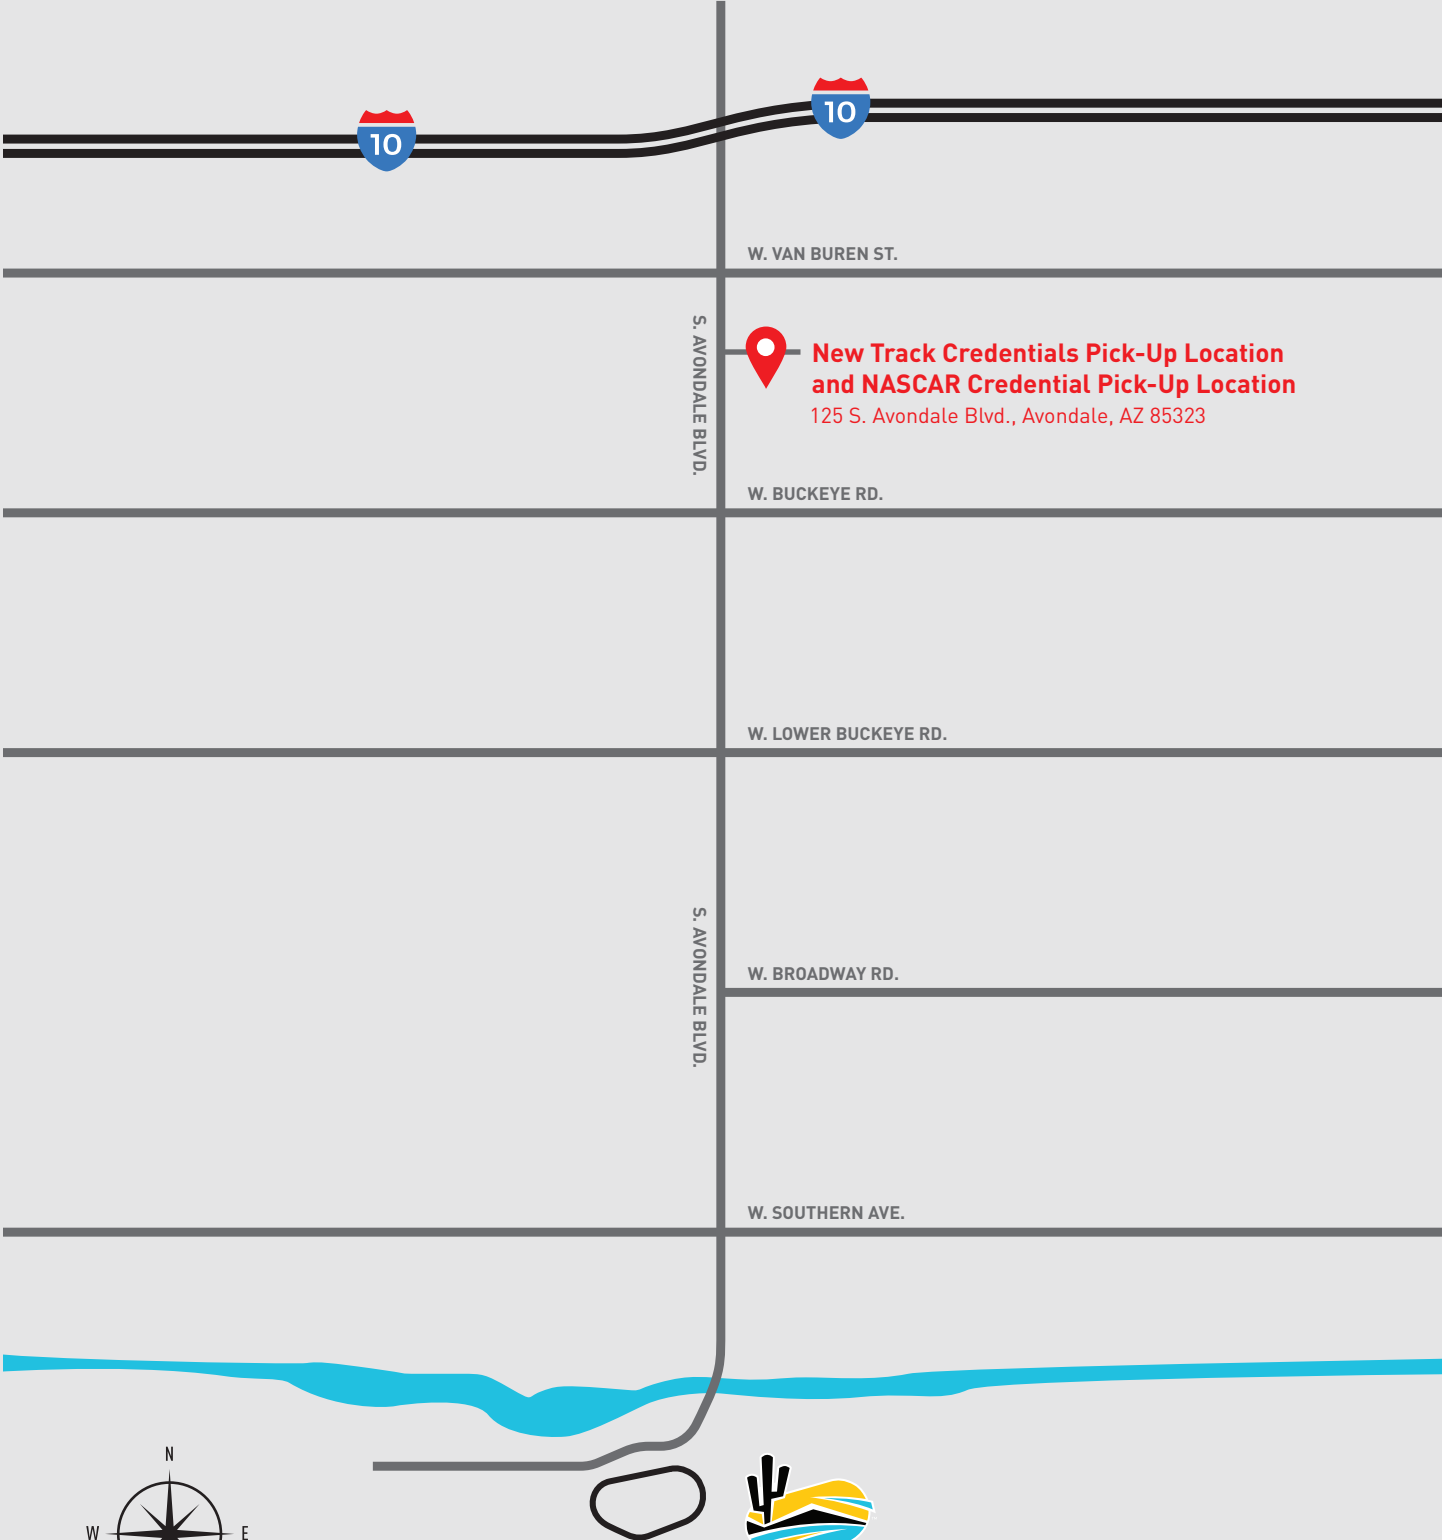

ISM RACEWAY

NEW CREDENTIAL OFFICE LOCATION

W. VAN BUREN ST.

W. BUCKEYE RD.

W. LOWER BUCKEYE RD.

W. BROADWAY RD.

W. SOUTHERN AVE.

S. AVONDALE BLVD.

S. AVONDALE BLVD.

**New Track Credentials Pick-Up Location
and NASCAR Credential Pick-Up Location**
125 S. Avondale Blvd., Avondale, AZ 85323