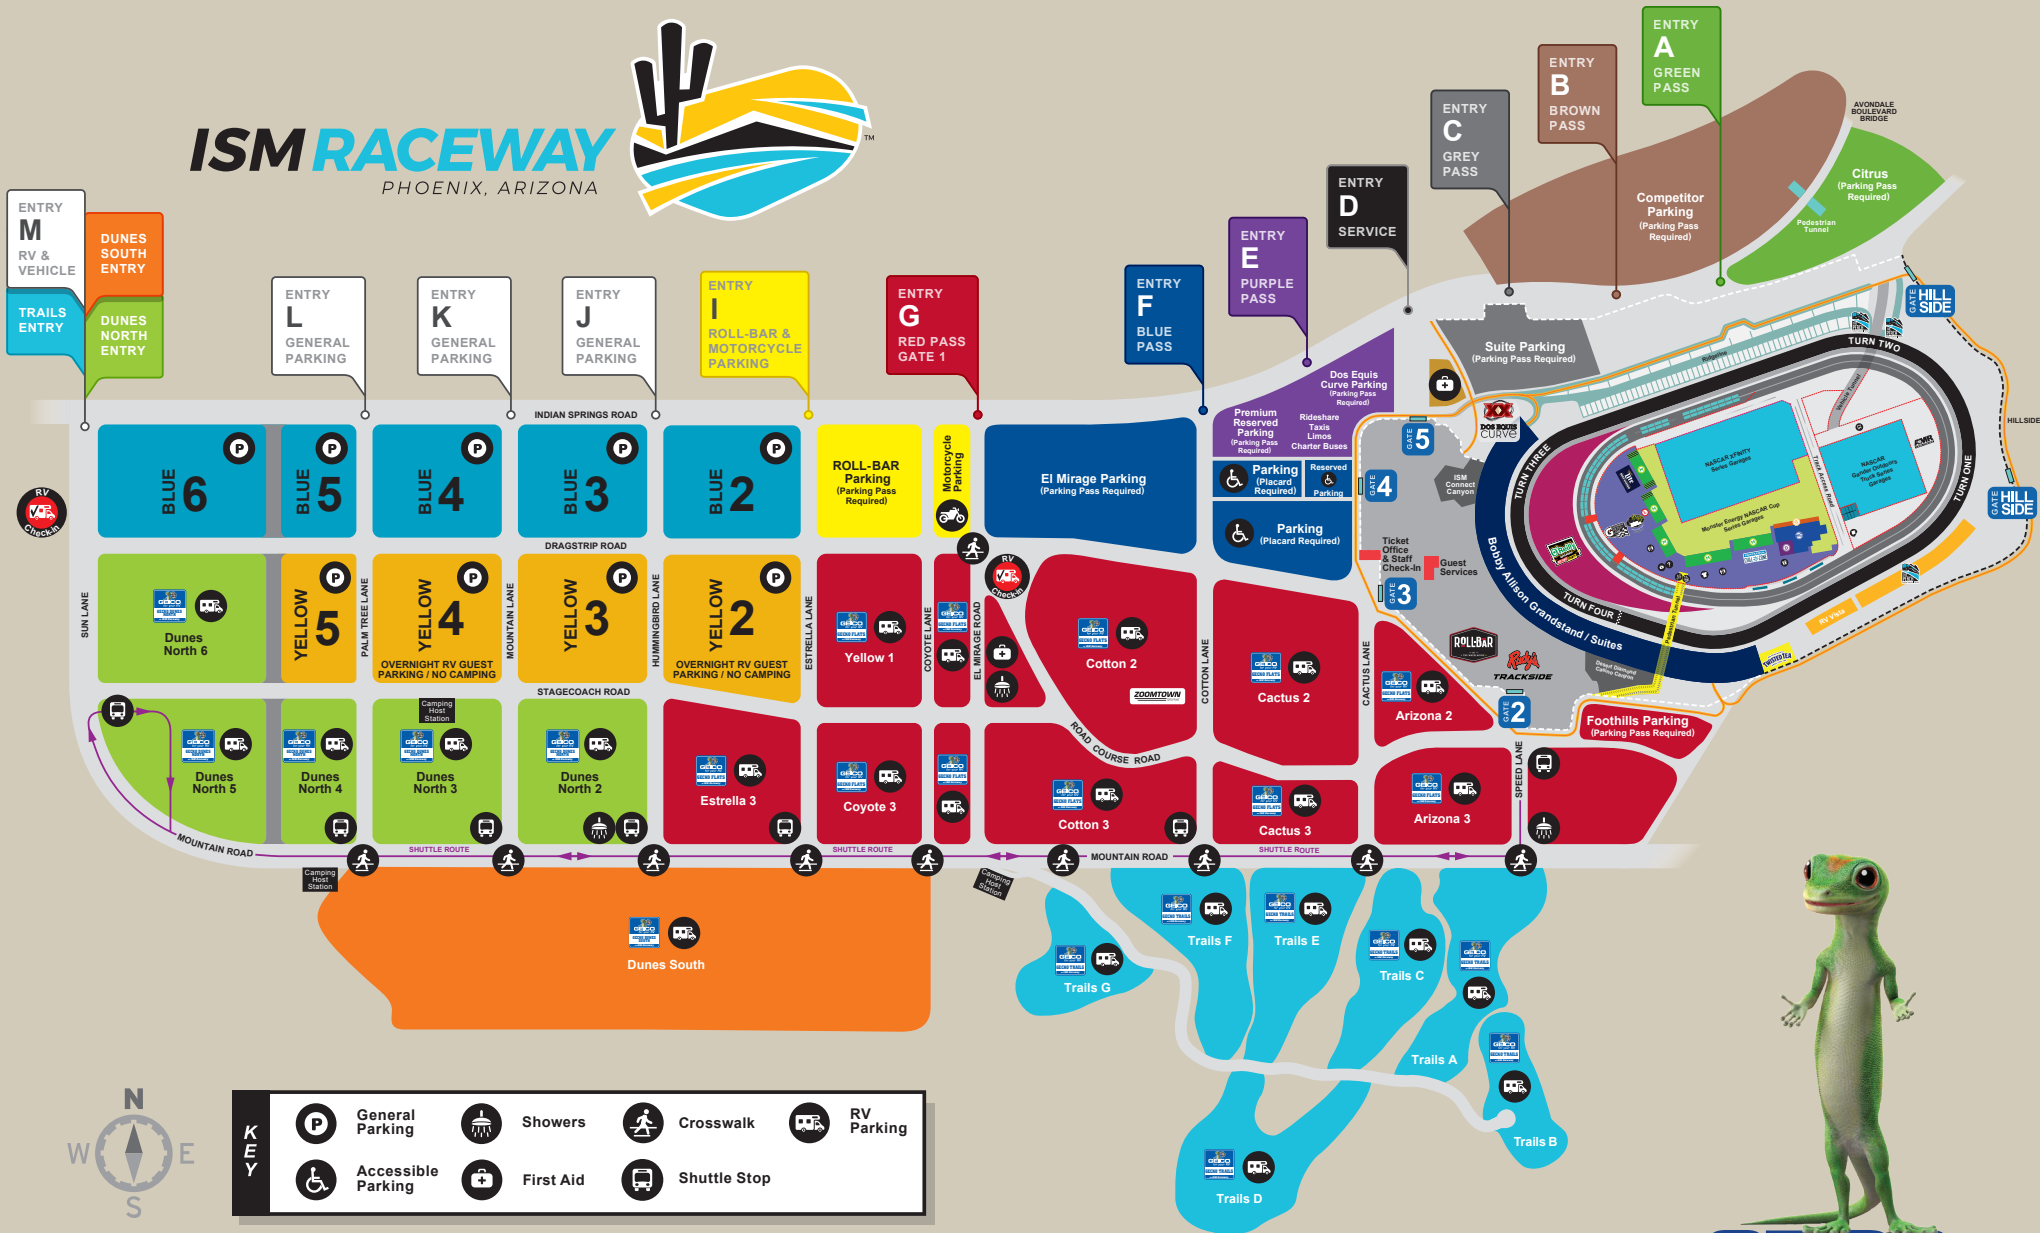

Official Map of ISM Raceway

ISM RACEWAY
PHOENIX, ARIZONA

KEY			

GEICO