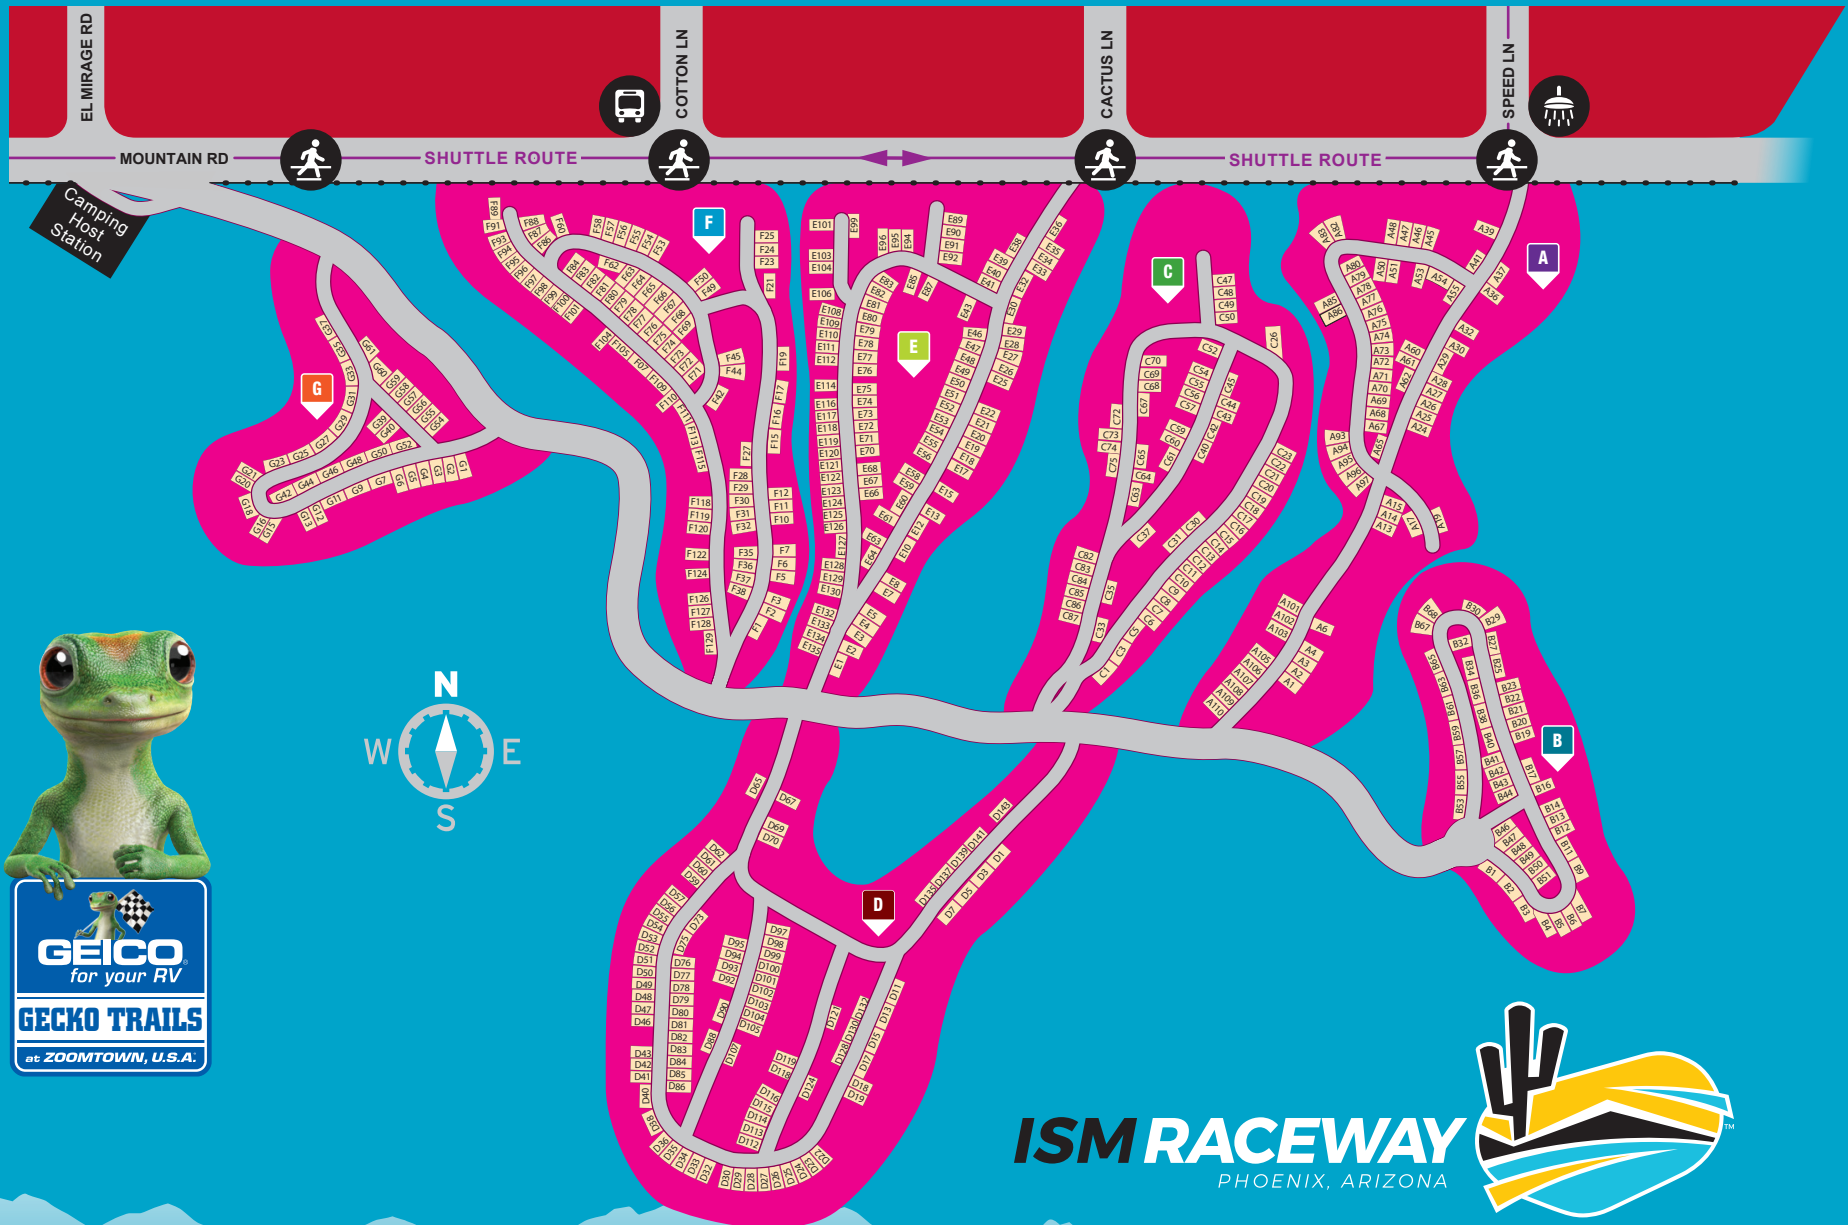

GEICO Gecko Trails

ISM RACEWAY
PHOENIX, ARIZONA